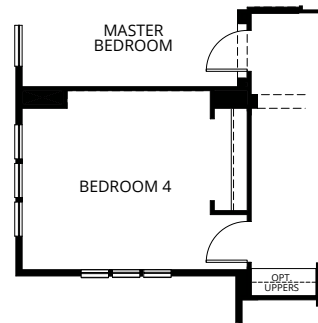

BRIOSA AT ESENCIA BY WILLIAM LYON HOMES

RESIDENCE ONE - 3,069 SQ. FT.

3 Bedrooms | 3.5 Bathrooms | 2-Car Garage

FIRST FLOOR

SECOND FLOOR

BRIOSA AT ESENCIA BY WILLIAM LYON HOMES

RESIDENCE ONE - 3,069 SQ. FT.

3 Bedrooms | 3.5 Bathrooms | 2-Car Garage

OPT. BEDROOM 4

SECOND FLOOR

BRIOSA AT ESENCIA BY WILLIAM LYON HOMES

RESIDENCE TWO - 3,226 - 3,255 SQ. FT.

3 Bedrooms | 3.5 Bathrooms | 2-Car Garage

COVERED PORCH VARIES PER ELEVATION AND OPTIONAL CLG TREATMENTS

FIRST FLOOR

SECOND FLOOR

BRIOSA AT ESENCIA BY WILLIAM LYON HOMES

RESIDENCE TWO - 3,226 - 3,255 SQ. FT.

3 Bedrooms | 3.5 Bathrooms | 2-Car Garage

STANDARD BEDROOM 3

FIRST FLOOR

OPT. BEDROOM 4

SECOND FLOOR

BRIOSA AT ESENCIA BY WILLIAM LYON HOMES

RESIDENCE THREE - 3,486 - 3,491 SQ. FT.

4 Bedrooms | 4.5 Bathrooms | 2-Car Garage

FIRST FLOOR

SECOND FLOOR

BRIOSA AT ESENCIA BY WILLIAM LYON HOMES

RESIDENCE THREE - 3,486 - 3,491 SQ. FT.