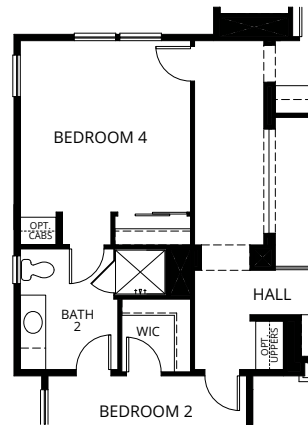

BRIOSA AT ESENCIA BY WILLIAM LYON HOMES

RESIDENCE ONE - 3,069 SQ. FT.

3 Bedrooms | 3.5 Bathrooms | 2-Car Garage

FIRST FLOOR

SECOND FLOOR

BRIOSA AT ESENCIA BY WILLIAM LYON HOMES

RESIDENCE ONE - 3,069 SQ. FT.

3 Bedrooms | 3.5 Bathrooms | 2-Car Garage

OPT. BEDROOM 4

SECOND FLOOR

BRIOSA AT ESENCIA BY WILLIAM LYON HOMES

RESIDENCE TWO - 3,226 - 3,255 SQ. FT.

3 Bedrooms | 3.5 Bathrooms | 2-Car Garage

COVERED PORCH VARIES PER ELEVATION AND OPTIONAL CLG TREATMENTS

FIRST FLOOR

SECOND FLOOR

BRIOSA AT ESENCIA BY WILLIAM LYON HOMES

RESIDENCE TWO - 3,226 - 3,255 SQ. FT.

3 Bedrooms | 3.5 Bathrooms | 2-Car Garage

STANDARD BEDROOM 3

FIRST FLOOR

OPT. BEDROOM 4

SECOND FLOOR

BRIOSA AT ESENCIA BY WILLIAM LYON HOMES

RESIDENCE THREE - 3,486 - 3,491 SQ. FT.

4 Bedrooms | 4.5 Bathrooms | 2-Car Garage

FIRST FLOOR

SECOND FLOOR

BRIOSA AT ESENCIA BY WILLIAM LYON HOMES

RESIDENCE THREE - 3,486 - 3,491 SQ. FT.