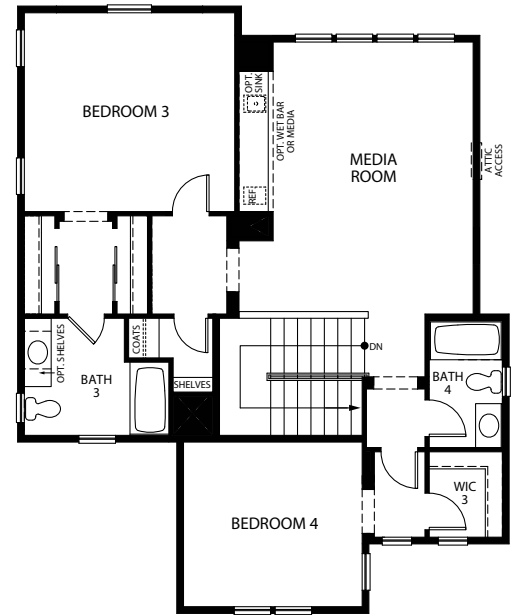

BRIOSA AT ESENCIA BY WILLIAM LYON HOMES

RESIDENCE ONE - 3,069 SQ. FT.

3 Bedrooms | 3.5 Bathrooms | 2-Car Garage

FIRST FLOOR

SECOND FLOOR

BRIOSA AT ESENCIA BY WILLIAM LYON HOMES

RESIDENCE ONE - 3,069 SQ. FT.

3 Bedrooms | 3.5 Bathrooms | 2-Car Garage

OPT. BEDROOM 4

SECOND FLOOR

BRIOSA AT ESENCIA BY WILLIAM LYON HOMES

RESIDENCE TWO - 3,226 - 3,255 SQ. FT.

3 Bedrooms | 3.5 Bathrooms | 2-Car Garage

COVERED PORCH VARIES PER ELEVATION AND OPTIONAL CLG TREATMENTS

FIRST FLOOR

SECOND FLOOR

BRIOSA AT ESENCIA BY WILLIAM LYON HOMES

RESIDENCE TWO - 3,226 - 3,255 SQ. FT.

3 Bedrooms | 3.5 Bathrooms | 2-Car Garage

STANDARD BEDROOM 3

FIRST FLOOR

OPT. BEDROOM 4

SECOND FLOOR

BRIOSA AT ESENCIA BY WILLIAM LYON HOMES

RESIDENCE THREE - 3,486 - 3,491 SQ. FT.

4 Bedrooms | 4.5 Bathrooms | 2-Car Garage

FIRST FLOOR

SECOND FLOOR

BRIOSA AT ESENCIA BY WILLIAM LYON HOMES

RESIDENCE THREE - 3,486 - 3,491 SQ. FT.