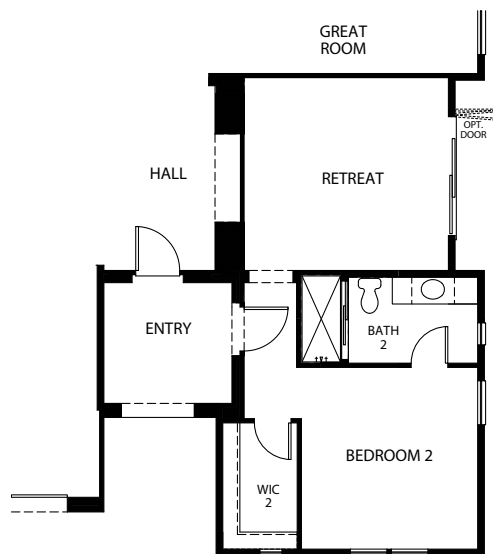

BRIOSA AT ESENCIA BY WILLIAM LYON HOMES

RESIDENCE THREE - 3,486 - 3,491 SQ. FT.

4 Bedrooms | 4.5 Bathrooms | 2-Car Garage

OPT. RETREAT

FIRST FLOOR