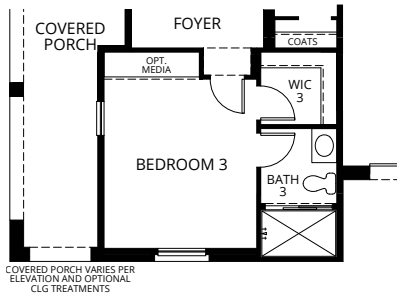

BRIOSA AT ESENCIA BY WILLIAM LYON HOMES

RESIDENCE ONE - 3,069 SQ. FT.

3 Bedrooms | 3.5 Bathrooms | 2-Car Garage

FIRST FLOOR

SECOND FLOOR

BRIOSA AT ESENCIA BY WILLIAM LYON HOMES

RESIDENCE ONE - 3,069 SQ. FT.

3 Bedrooms | 3.5 Bathrooms | 2-Car Garage

OPT. BEDROOM 4

SECOND FLOOR

BRIOSA AT ESENCIA BY WILLIAM LYON HOMES

RESIDENCE TWO - 3,226 - 3,255 SQ. FT.

3 Bedrooms | 3.5 Bathrooms | 2-Car Garage

COVERED PORCH VARIES PER ELEVATION AND OPTIONAL CLG TREATMENTS

FIRST FLOOR

SECOND FLOOR

BRIOSA AT ESENCIA BY WILLIAM LYON HOMES

RESIDENCE TWO - 3,226 - 3,255 SQ. FT.

3 Bedrooms | 3.5 Bathrooms | 2-Car Garage

STANDARD BEDROOM 3

FIRST FLOOR

OPT. BEDROOM 4

SECOND FLOOR

BRIOSA AT ESENCIA BY WILLIAM LYON HOMES

RESIDENCE THREE - 3,486 - 3,491 SQ. FT.

4 Bedrooms | 4.5 Bathrooms | 2-Car Garage

FIRST FLOOR

SECOND FLOOR

BRIOSA AT ESENCIA BY WILLIAM LYON HOMES

RESIDENCE THREE - 3,486 - 3,491 SQ. FT.