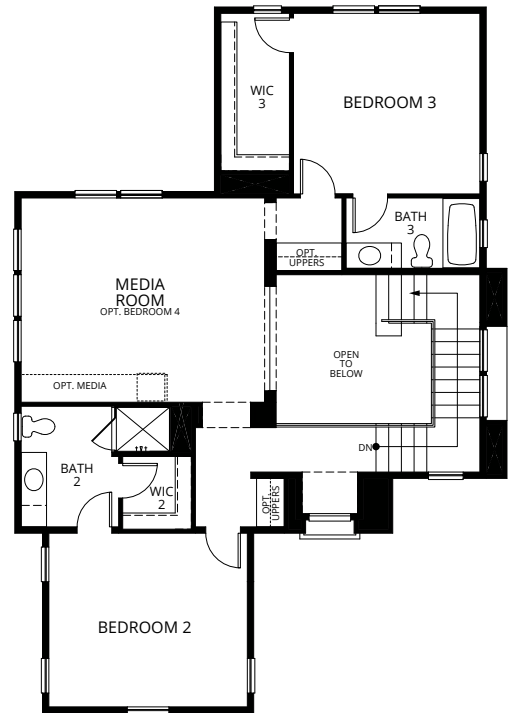

BRIOSA AT ESENCIA BY WILLIAM LYON HOMES

RESIDENCE ONE - 3,069 SQ. FT.

3 Bedrooms | 3.5 Bathrooms | 2-Car Garage

FIRST FLOOR

SECOND FLOOR

BRIOSA AT ESENCIA BY WILLIAM LYON HOMES

RESIDENCE ONE - 3,069 SQ. FT.

3 Bedrooms | 3.5 Bathrooms | 2-Car Garage

OPT. BEDROOM 4

SECOND FLOOR

BRIOSA AT ESENCIA BY WILLIAM LYON HOMES

RESIDENCE TWO - 3,226 - 3,255 SQ. FT.

3 Bedrooms | 3.5 Bathrooms | 2-Car Garage

COVERED PORCH VARIES PER ELEVATION AND OPTIONAL CLG TREATMENTS

FIRST FLOOR

SECOND FLOOR

BRIOSA AT ESENCIA BY WILLIAM LYON HOMES

RESIDENCE TWO - 3,226 - 3,255 SQ. FT.

3 Bedrooms | 3.5 Bathrooms | 2-Car Garage

STANDARD BEDROOM 3

FIRST FLOOR

OPT. BEDROOM 4

SECOND FLOOR

BRIOSA AT ESENCIA BY WILLIAM LYON HOMES

RESIDENCE THREE - 3,486 - 3,491 SQ. FT.

4 Bedrooms | 4.5 Bathrooms | 2-Car Garage

FIRST FLOOR

SECOND FLOOR

BRIOSA AT ESENCIA BY WILLIAM LYON HOMES

RESIDENCE THREE - 3,486 - 3,491 SQ. FT.