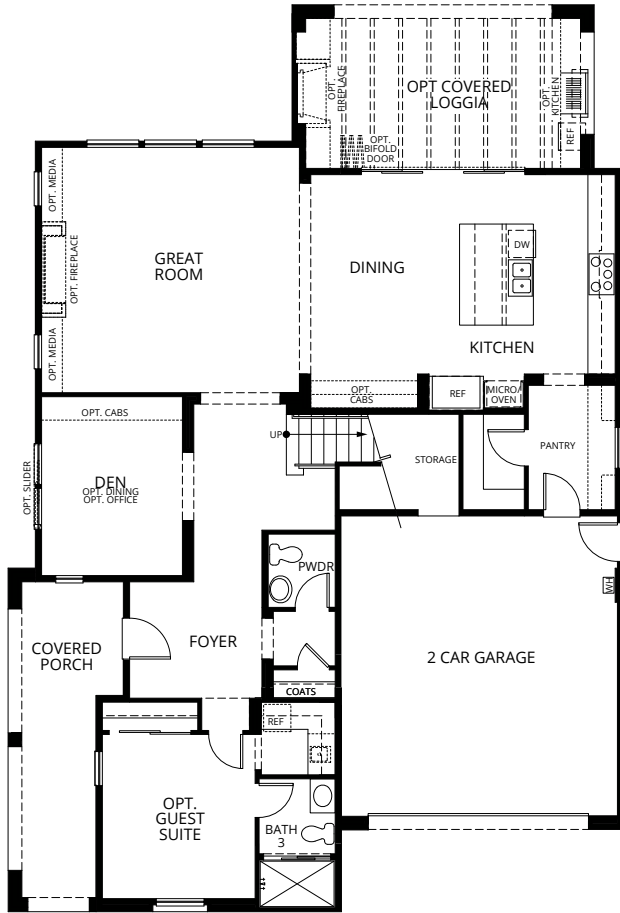

BRIOSA AT ESENCIA BY WILLIAM LYON HOMES

RESIDENCE TWO - 3,226 - 3,255 SQ. FT.

3 Bedrooms | 3.5 Bathrooms | 2-Car Garage

FIRST FLOOR