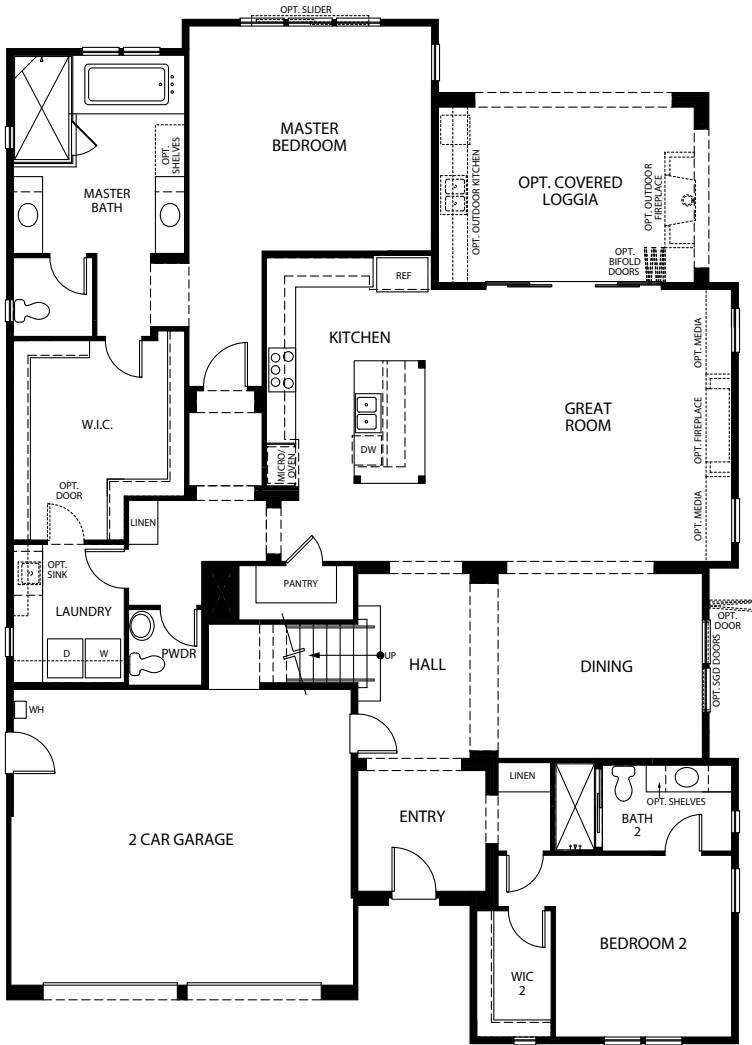

BRIOSA AT ESENCIA BY WILLIAM LYON HOMES

RESIDENCE ONE - 3,069 SQ. FT.

3 Bedrooms | 3.5 Bathrooms | 2-Car Garage

FIRST FLOOR

SECOND FLOOR

BRIOSA AT ESENCIA BY WILLIAM LYON HOMES

RESIDENCE ONE - 3,069 SQ. FT.

3 Bedrooms | 3.5 Bathrooms | 2-Car Garage

OPT. BEDROOM 4

SECOND FLOOR

BRIOSA AT ESENCIA BY WILLIAM LYON HOMES

RESIDENCE TWO - 3,226 - 3,255 SQ. FT.

3 Bedrooms | 3.5 Bathrooms | 2-Car Garage

COVERED PORCH VARIES PER ELEVATION AND OPTIONAL CLG TREATMENTS

FIRST FLOOR

SECOND FLOOR

BRIOSA AT ESENCIA BY WILLIAM LYON HOMES

RESIDENCE TWO - 3,226 - 3,255 SQ. FT.

3 Bedrooms | 3.5 Bathrooms | 2-Car Garage

STANDARD BEDROOM 3

FIRST FLOOR

OPT. BEDROOM 4

SECOND FLOOR

BRIOSA AT ESENCIA BY WILLIAM LYON HOMES

RESIDENCE THREE - 3,486 - 3,491 SQ. FT.

4 Bedrooms | 4.5 Bathrooms | 2-Car Garage

FIRST FLOOR

SECOND FLOOR

BRIOSA AT ESENCIA BY WILLIAM LYON HOMES

RESIDENCE THREE - 3,486 - 3,491 SQ. FT.