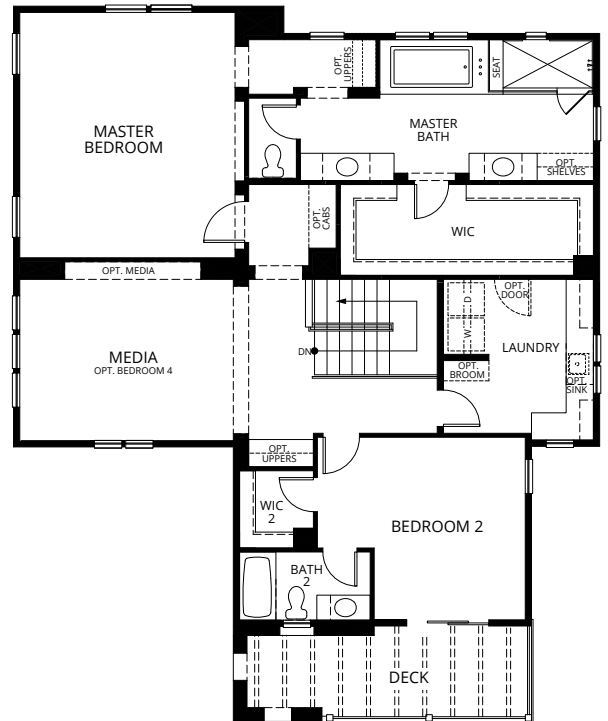

SECOND FLOOR