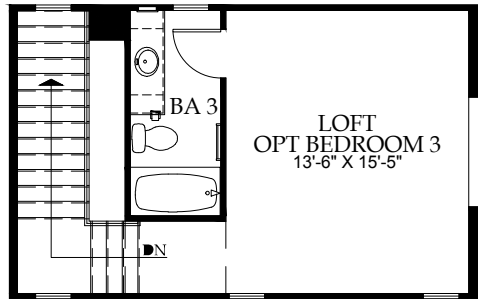

Arista at Esencia by Pulte

Residence One (Stoller) 1,466 Sq. Ft.

2 Bed / 2 Bath / 2 Garage

Arista
AT ESENCIA

RANCHO MISSION VIEJO

Arista at Esencia by Pulte

Residence Two (Heritage) 1,735 Sq. Ft.

2 Bed / 2 Bath / 2 Garage

Arista at Esencia by Pulte

Residence Four (Chateau) 1,875 Sq. Ft.

2 Bed / 2.5 Bath / 2 Garage