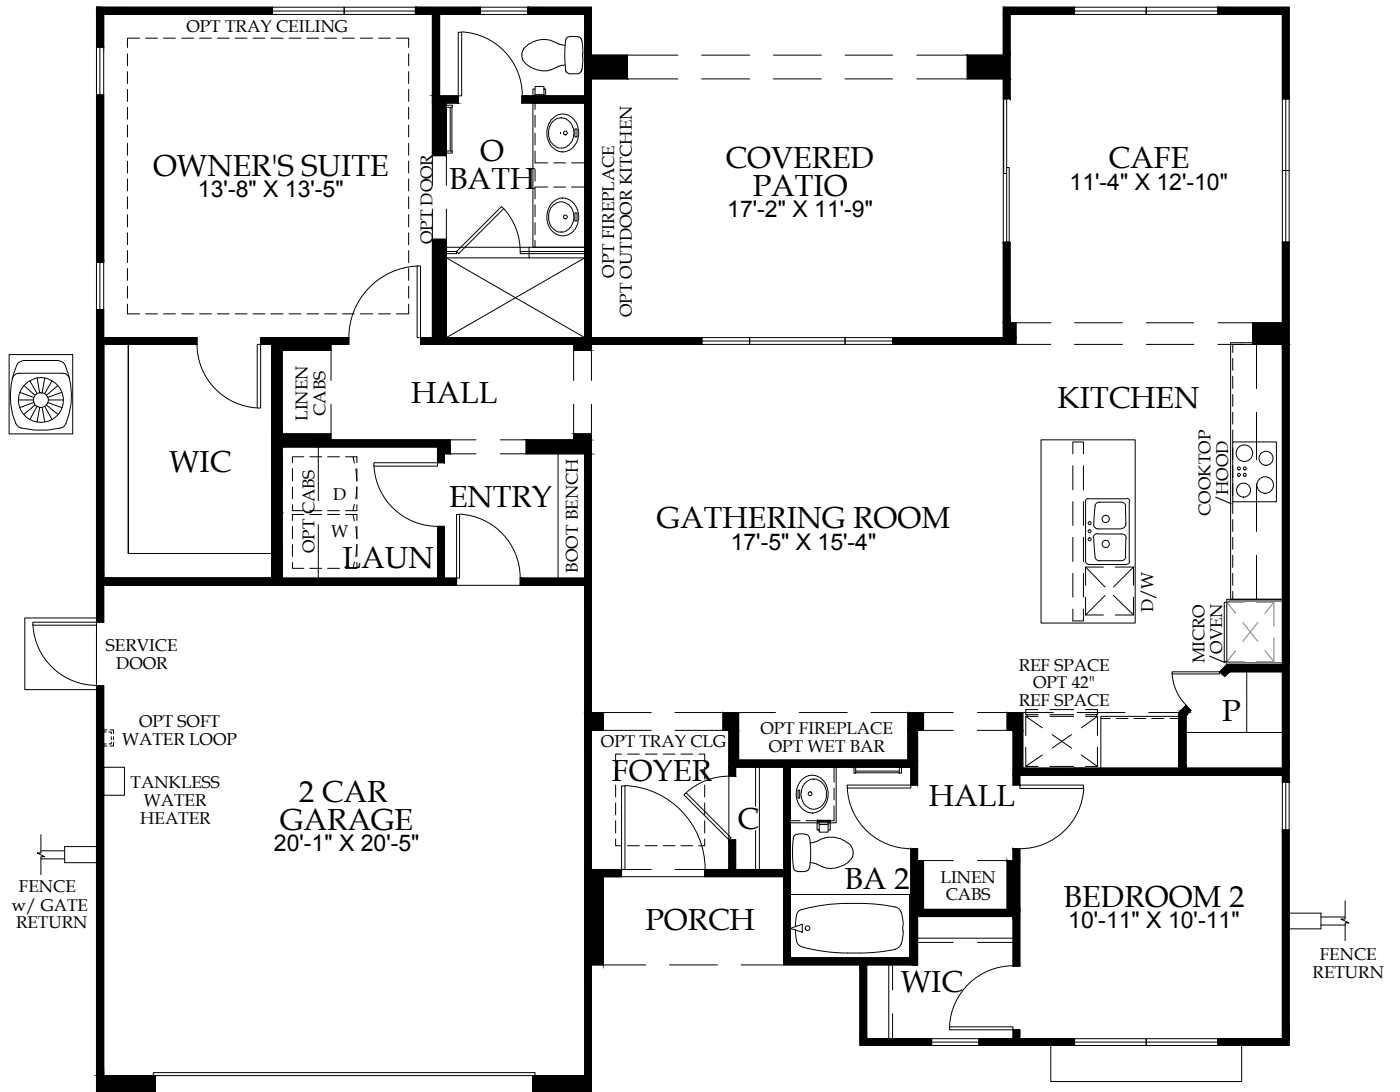

Arista at Esencia by Pulte

Residence One (Stoller) 1,466 Sq. Ft.

2 Bed / 2 Bath / 2 Garage

Arista
AT ESENCIA

RANCHO MISSION VIEJO

Arista at Esencia by Pulte

Residence Two (Heritage) 1,735 Sq. Ft.

2 Bed / 2 Bath / 2 Garage

Arista at Esencia by Pulte

Residence Four (Chateau) 1,875 Sq. Ft.

2 Bed / 2.5 Bath / 2 Garage