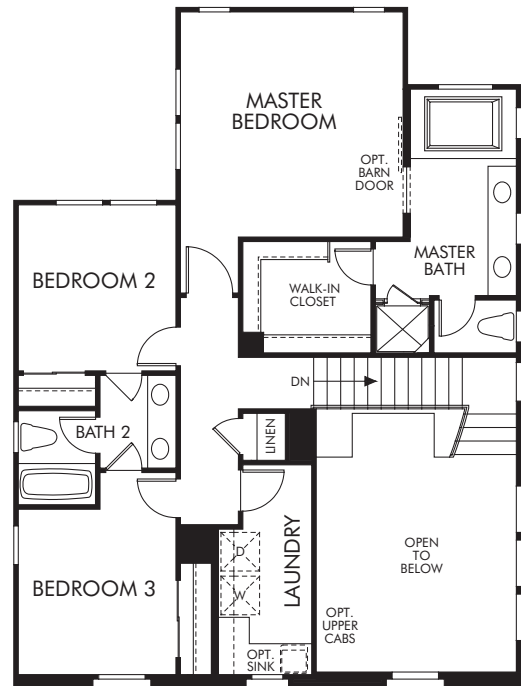

Citron at Esencia by CalAtlantic Homes

Residence One - 1,797

3 Bed | 2.5 Bath | 2 Car Garage

FIRST FLOOR

SECOND FLOOR

Citron at Esencia by CalAtlantic Homes

Residence Two - 1,936 to 1,957

3 Bed | 2.5 Bath | 2 Car Garage

FIRST FLOOR

SECOND FLOOR

Citron at Esencia by CalAtlantic Homes

Residence Three - 2,205 3 to 4 Bed | 3.5 Bath | 2 Car Garage

FIRST FLOOR

SECOND FLOOR