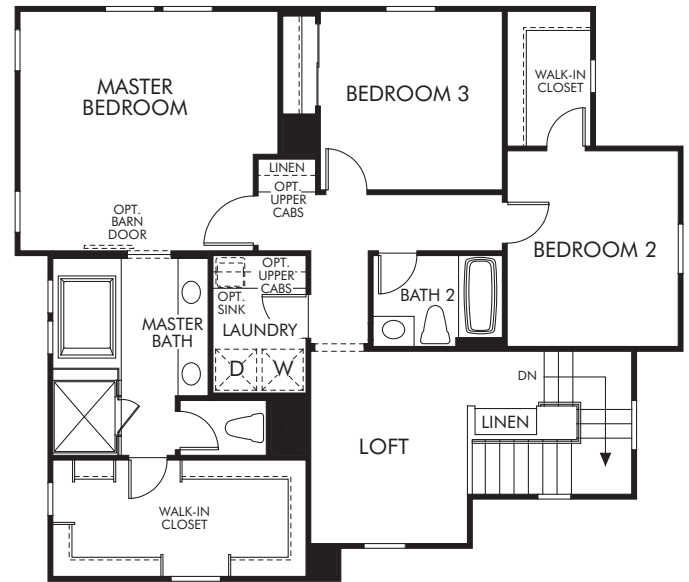

Citron at Esencia by CalAtlantic Homes

Residence One - 1,797

3 Bed | 2.5 Bath | 2 Car Garage

FIRST FLOOR

SECOND FLOOR

Citron at Esencia by CalAtlantic Homes

Residence Two - 1,936 to 1,957

3 Bed | 2.5 Bath | 2 Car Garage

FIRST FLOOR

SECOND FLOOR

Citron at Esencia by CalAtlantic Homes

Residence Three - 2,205 3 to 4 Bed | 3.5 Bath | 2 Car Garage

FIRST FLOOR

SECOND FLOOR