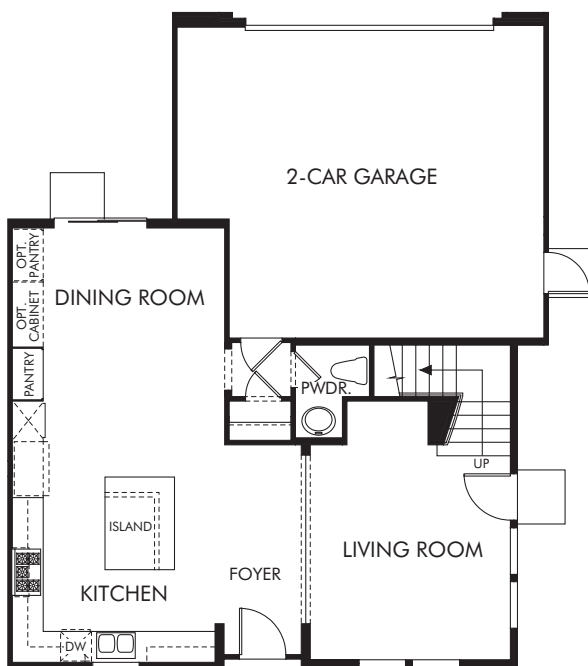

Citron at Esencia by CalAtlantic Homes

Residence One - 1,797

3 Bed | 2.5 Bath | 2 Car Garage

FIRST FLOOR

SECOND FLOOR

Citron at Esencia by CalAtlantic Homes

Residence Two - 1,936 to 1,957

3 Bed | 2.5 Bath | 2 Car Garage

FIRST FLOOR

SECOND FLOOR

Citron at Esencia by CalAtlantic Homes

Residence Three - 2,205 3 to 4 Bed | 3.5 Bath | 2 Car Garage

FIRST FLOOR

SECOND FLOOR