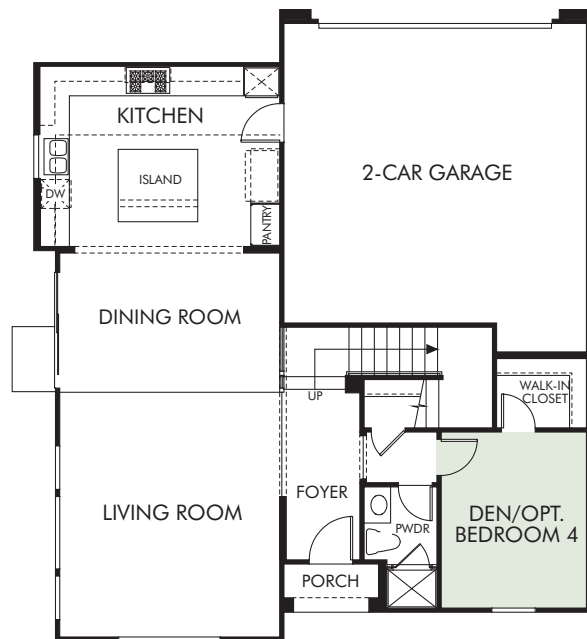

Citron at Esencia by CalAtlantic Homes

Residence One - 1,797

3 Bed | 2.5 Bath | 2 Car Garage

FIRST FLOOR

SECOND FLOOR

Citron at Esencia by CalAtlantic Homes

Residence Two - 1,936 to 1,957

3 Bed | 2.5 Bath | 2 Car Garage

FIRST FLOOR

SECOND FLOOR

Citron at Esencia by CalAtlantic Homes

Residence Three - 2,205 3 to 4 Bed | 3.5 Bath | 2 Car Garage

FIRST FLOOR

SECOND FLOOR