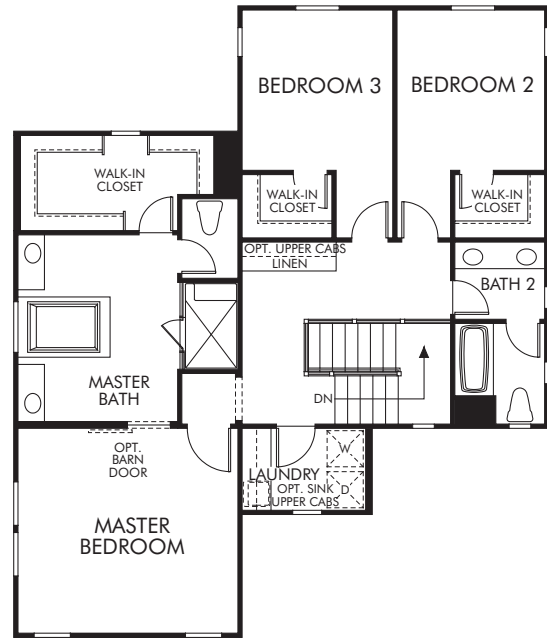

Citron at Esencia by CalAtlantic Homes

Residence One - 1,797

3 Bed | 2.5 Bath | 2 Car Garage

FIRST FLOOR

SECOND FLOOR

Citron at Esencia by CalAtlantic Homes

Residence Two - 1,936 to 1,957

3 Bed | 2.5 Bath | 2 Car Garage

FIRST FLOOR

SECOND FLOOR

Citron at Esencia by CalAtlantic Homes

Residence Three - 2,205 3 to 4 Bed | 3.5 Bath | 2 Car Garage

FIRST FLOOR

SECOND FLOOR