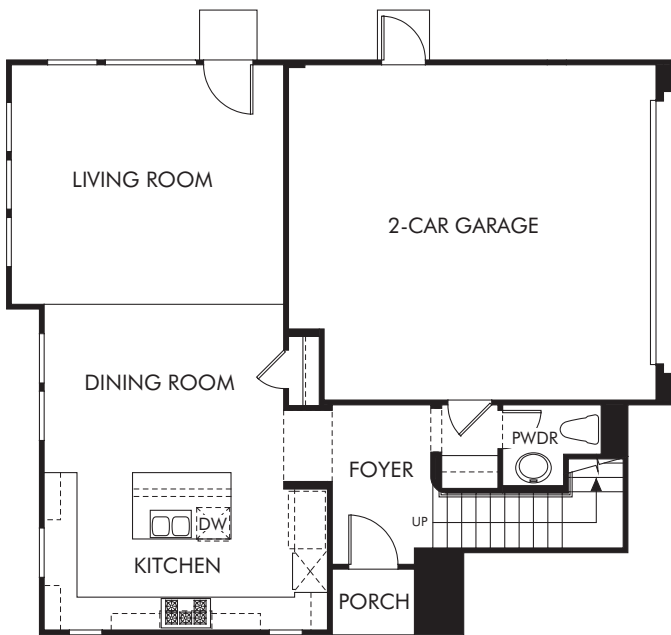

Citron at Esencia by CalAtlantic Homes

Residence One - 1,797

3 Bed | 2.5 Bath | 2 Car Garage

FIRST FLOOR

SECOND FLOOR

Citron at Esencia by CalAtlantic Homes

Residence Two - 1,936 to 1,957

3 Bed | 2.5 Bath | 2 Car Garage

FIRST FLOOR

SECOND FLOOR

Citron at Esencia by CalAtlantic Homes

Residence Three - 2,205 3 to 4 Bed | 3.5 Bath | 2 Car Garage

FIRST FLOOR

SECOND FLOOR